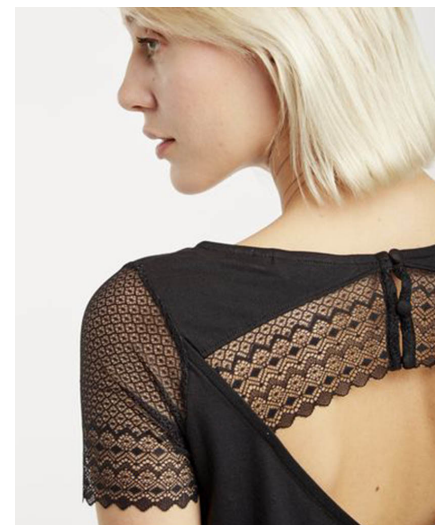

OTEX 1

Story : BEST PERMANENT - Theme : OTEX

DNT9Z : OTEX T1

XS - S - M - L - XL

50% COTON 50% MODAL

0625 NOIR

01/08/2021