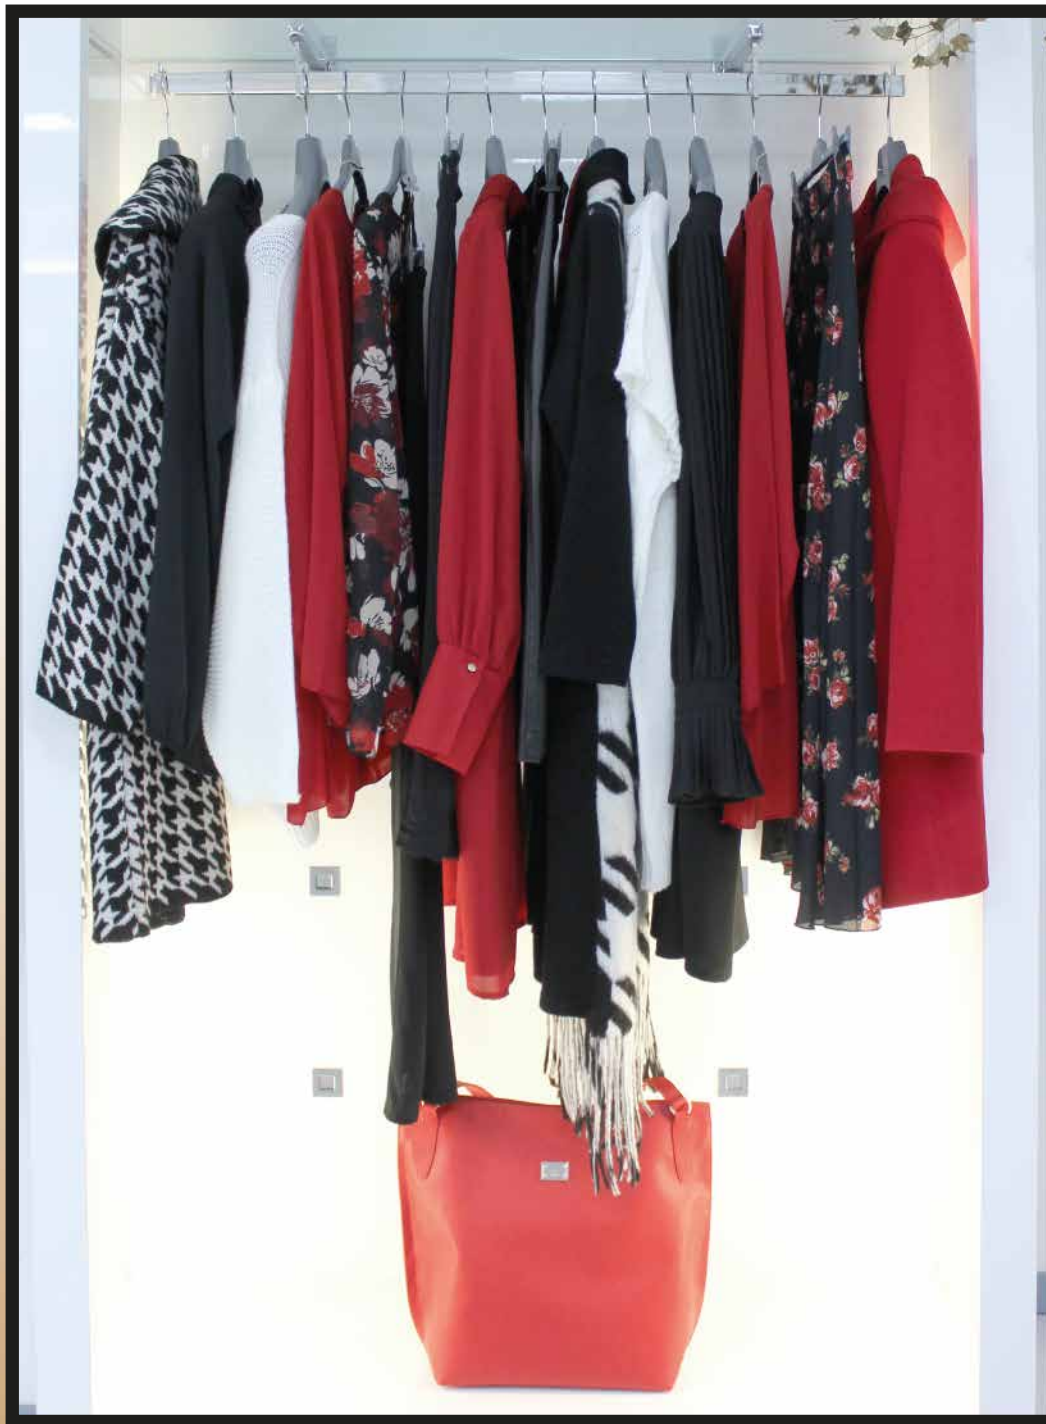

Lizali
CurvyGirl

FALL WINTER 2021/2022

LG

ISTANTI DI MODA
"le forme senza tempo"

VISUAL DIRECTIVE 1

VISUAL DIRECTIVE 2

VISUAL DIRECTIVE 3

VISUAL DIRECTIVE 4