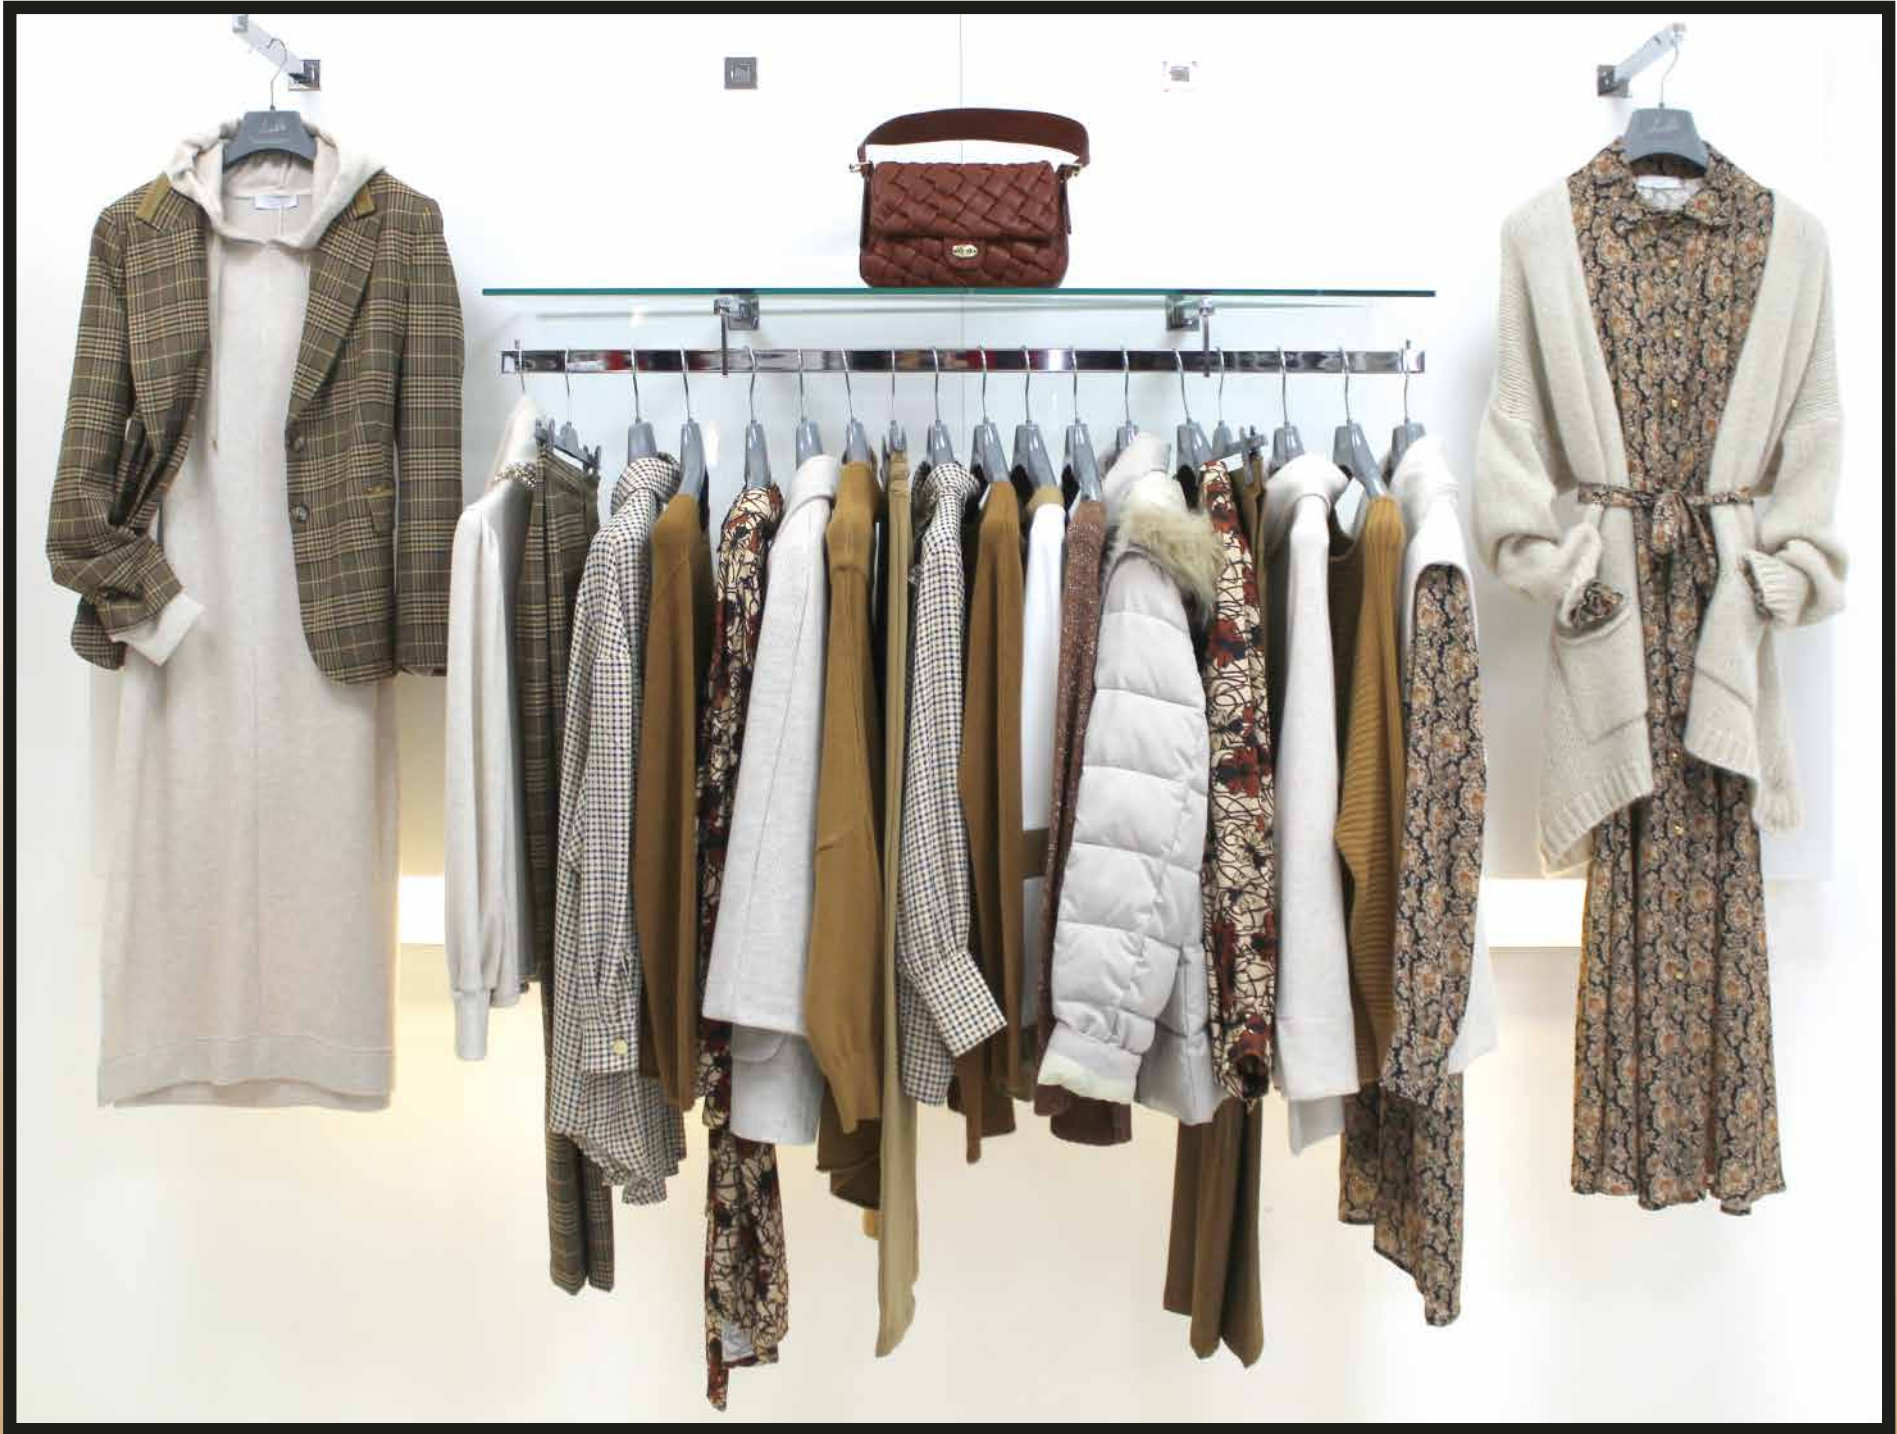

VISUAL DIRECTIVE 9