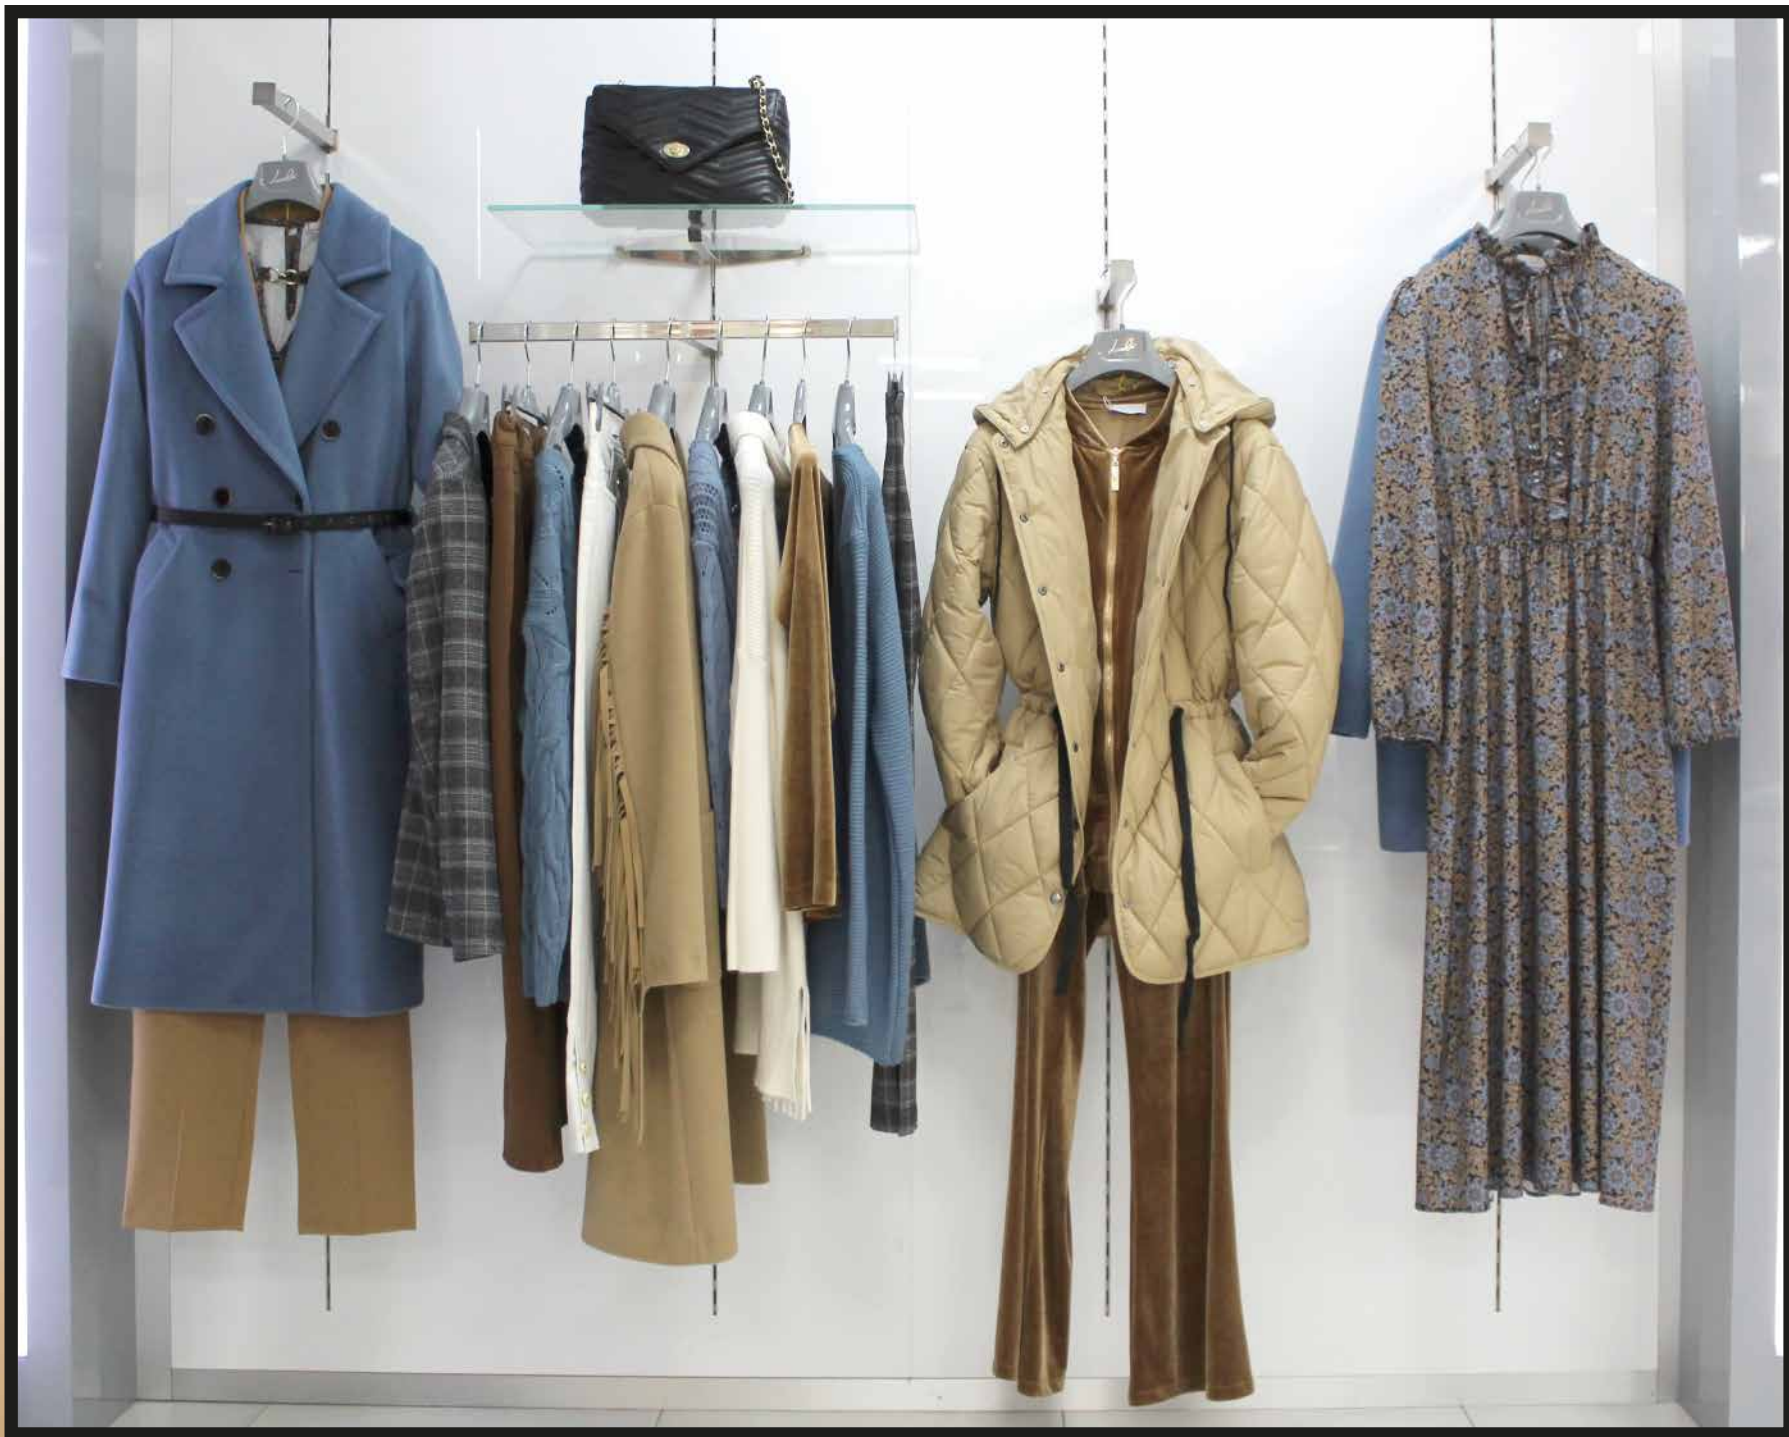

VISUAL DIRECTIVE 21