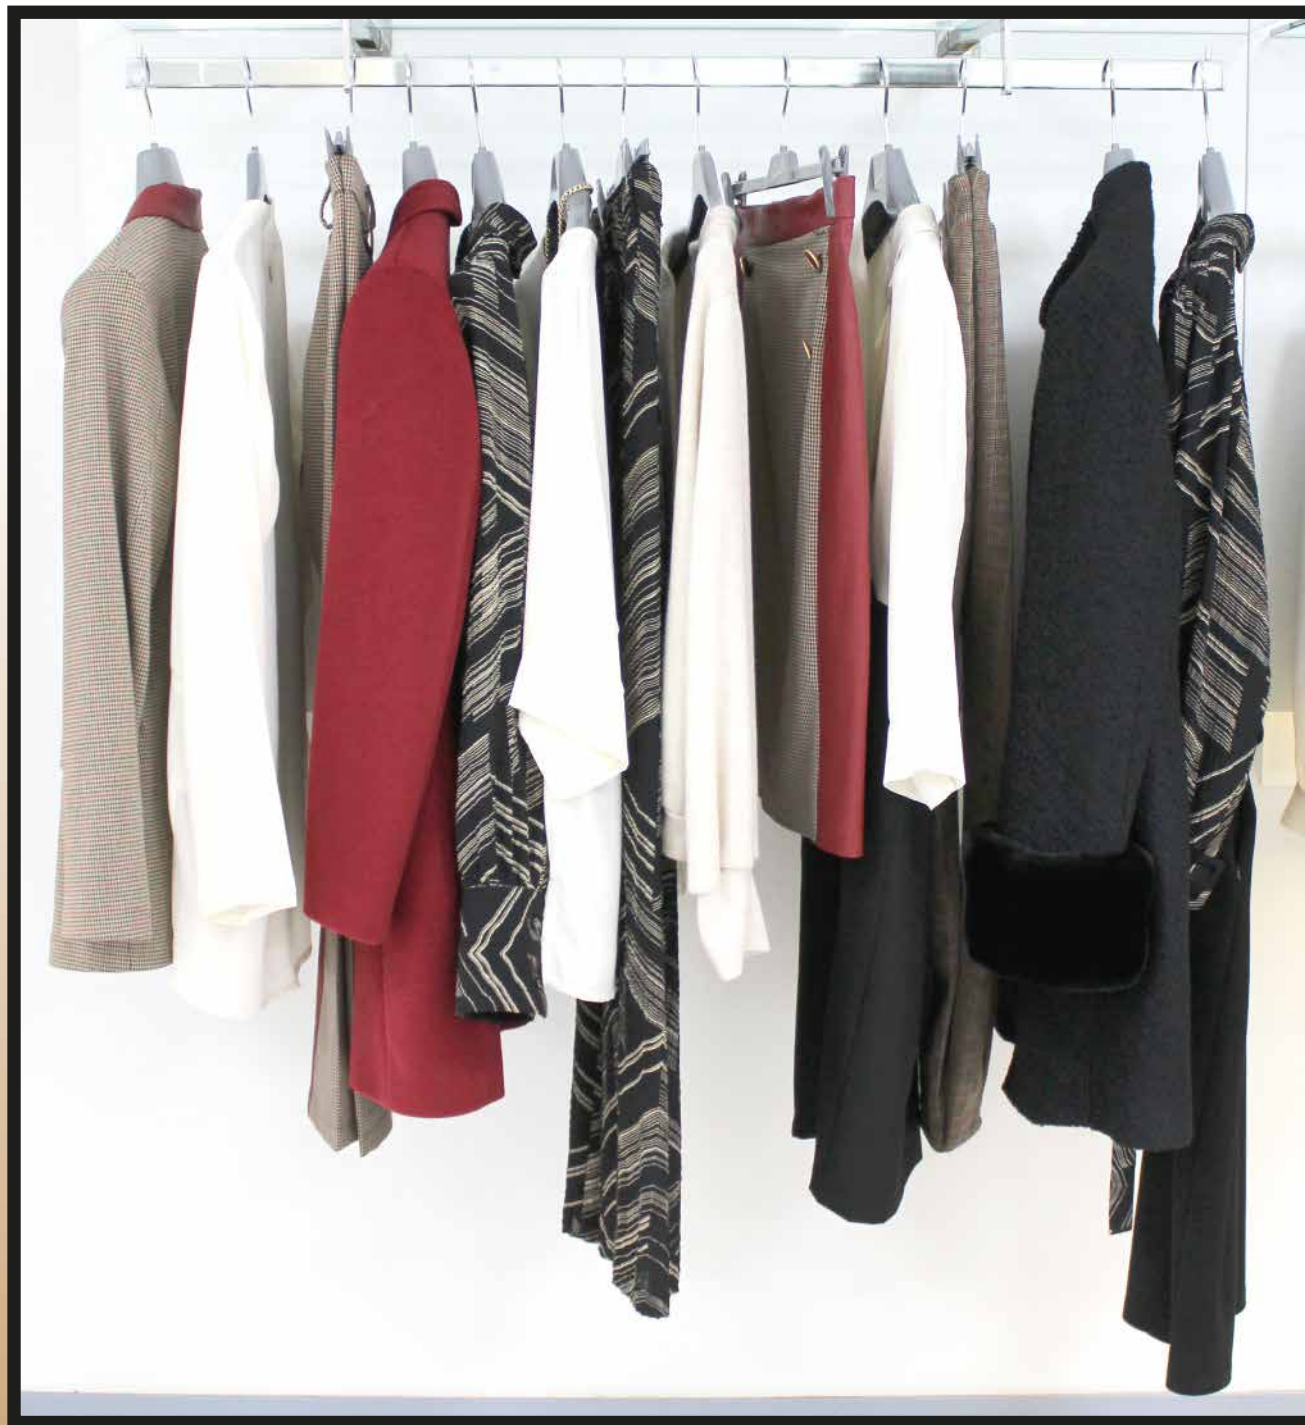

Lizali
CurvyGirl

FALL WINTER 2021/2022

LG

ISTANTI DI MODA
"le forme senza tempo"

VISUAL DIRECTIVE 1

VISUAL DIRECTIVE 2

VISUAL DIRECTIVE 3

VISUAL DIRECTIVE 4