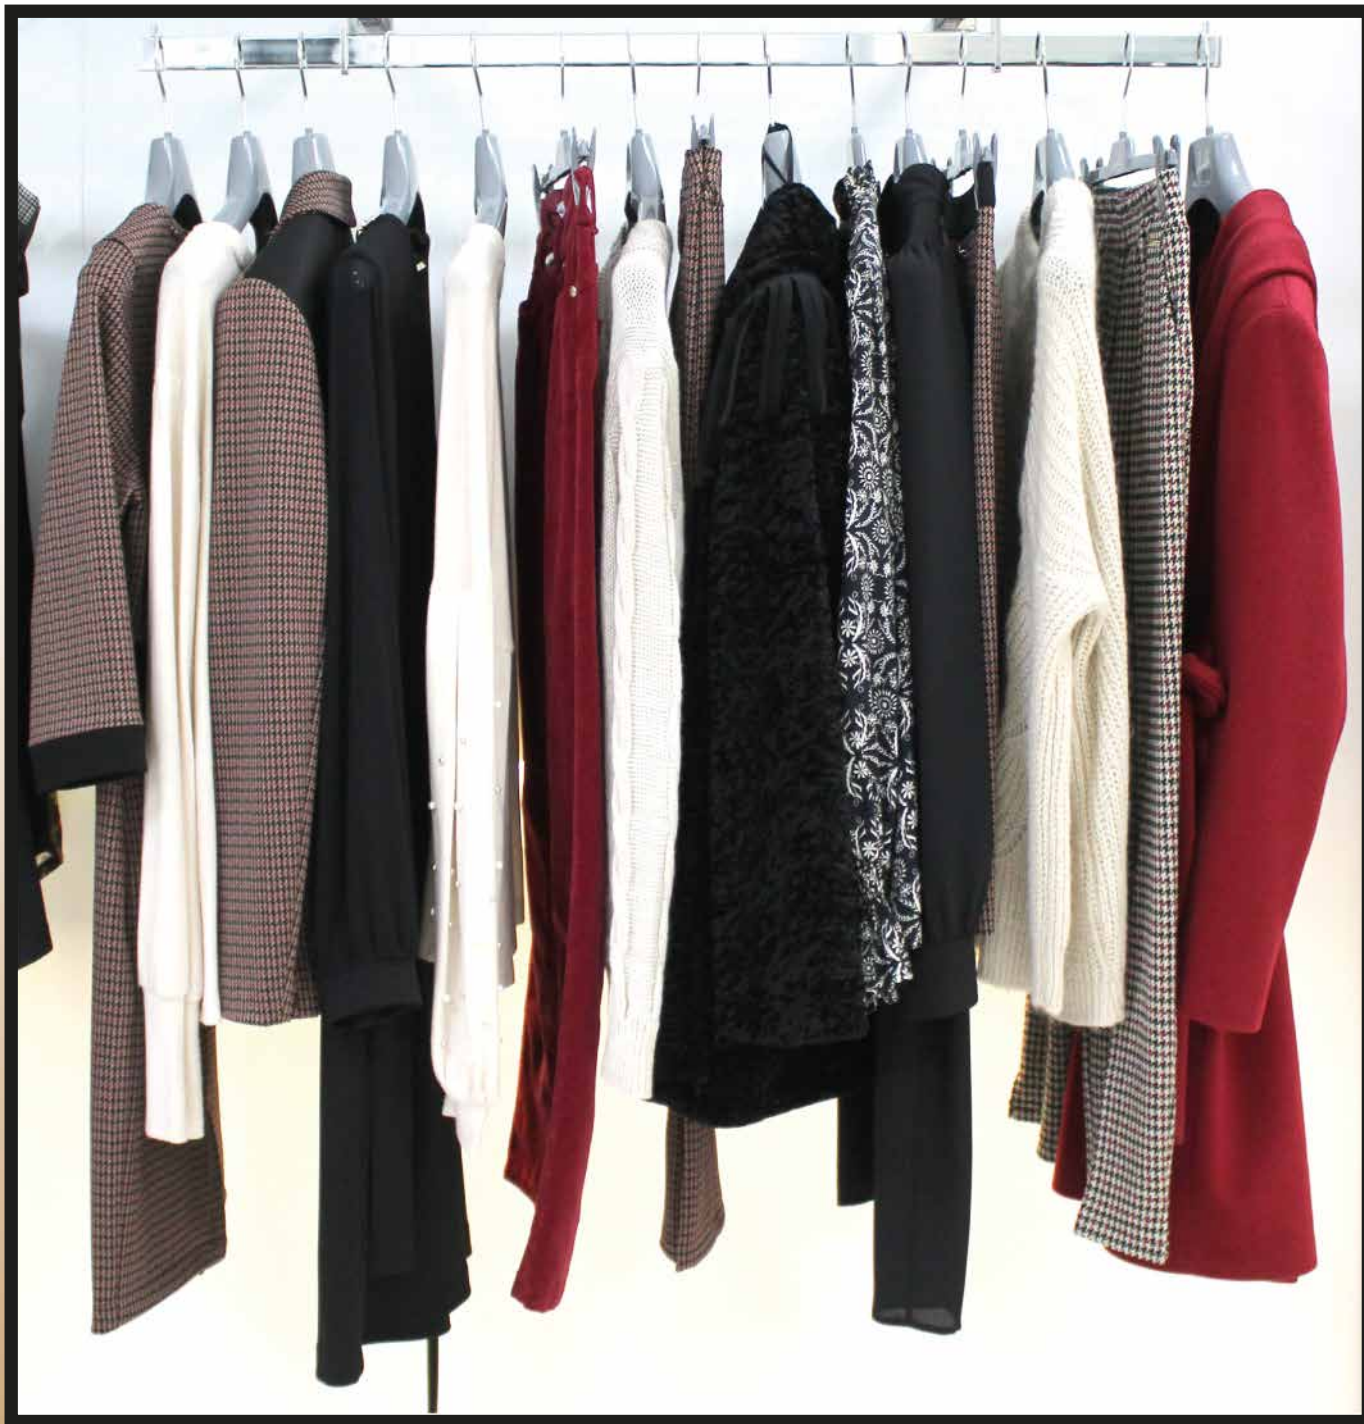

VISUAL DIRECTIVE 6

VISUAL DIRECTIVE 7