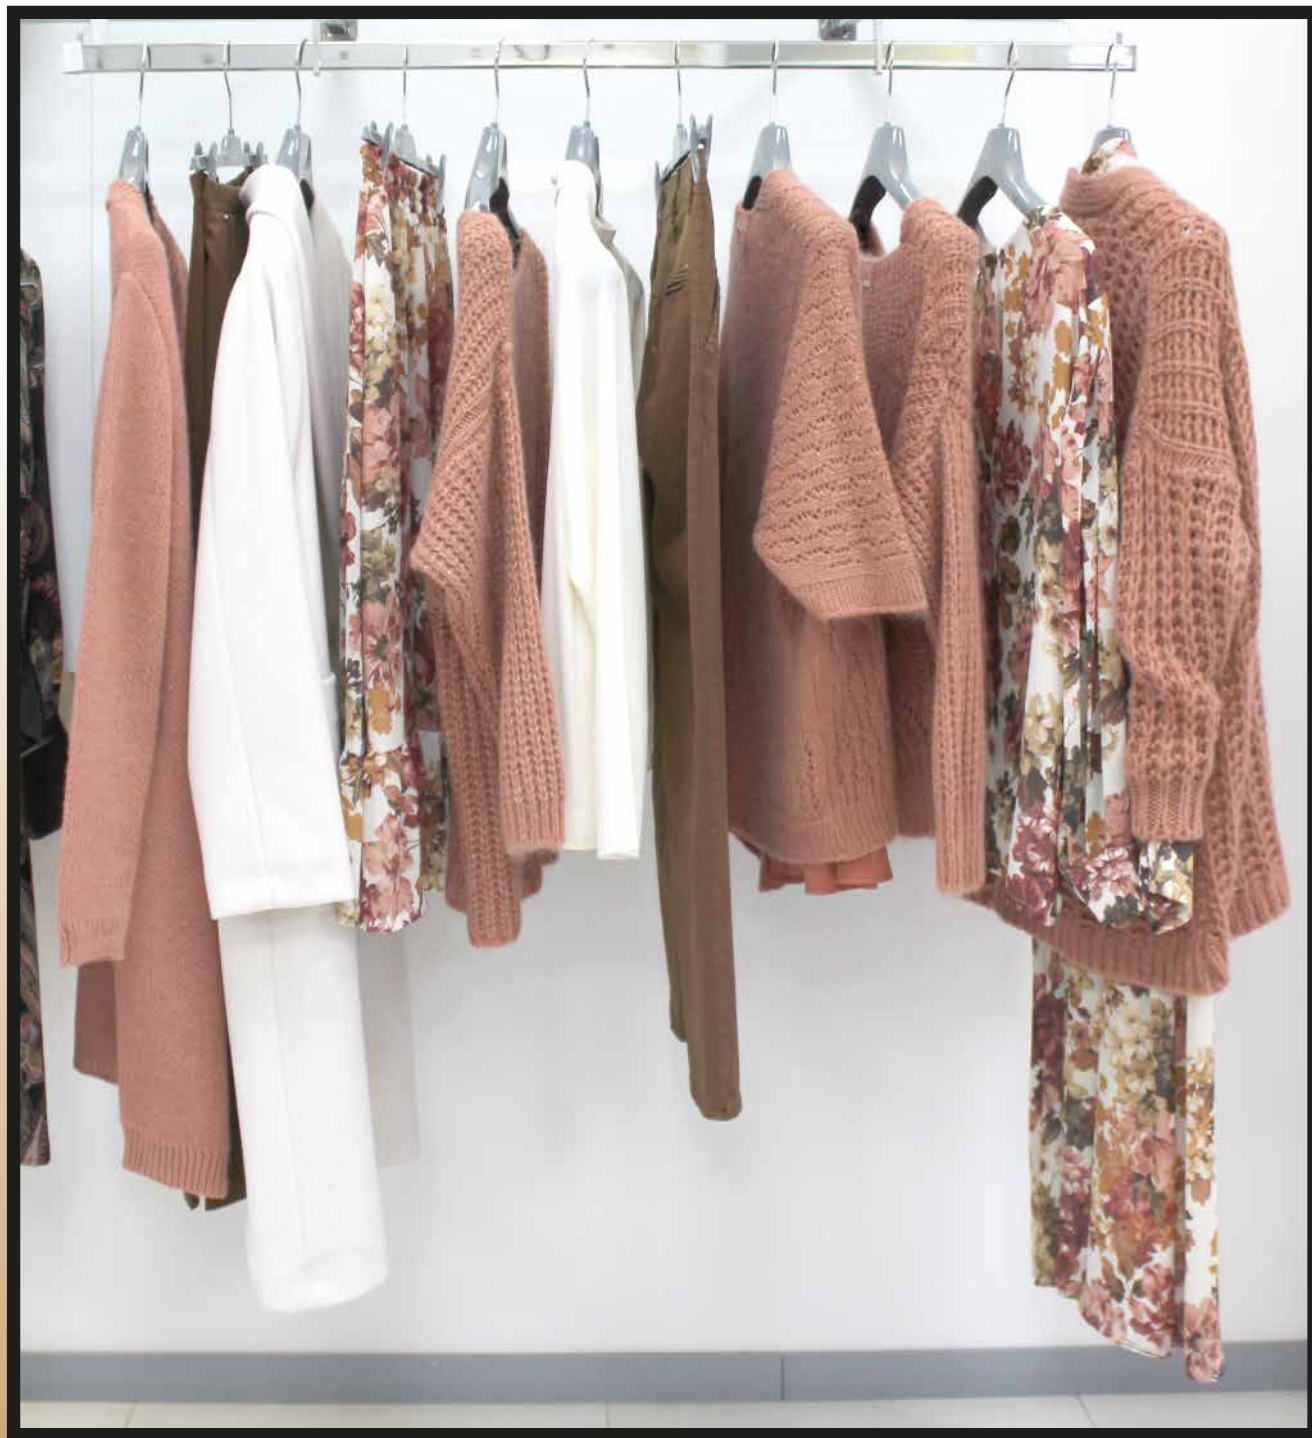

VISUAL DIRECTIVE 17

VISUAL DIRECTIVE 18