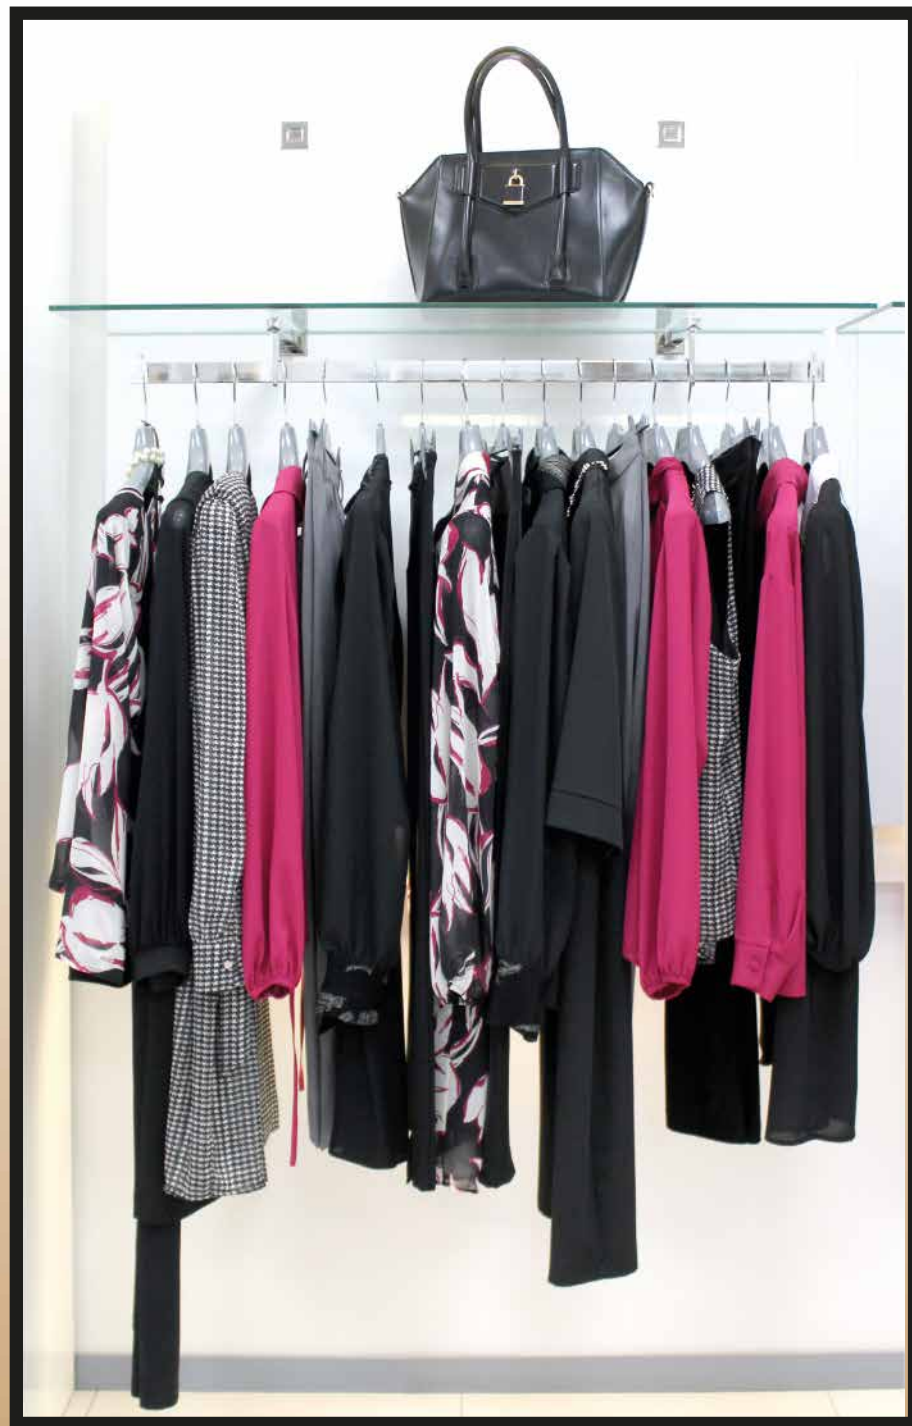

Lizali
CurvyGirl

FALL WINTER 2021/2022

LG

ISTANTI DI MODA
"le forme senza tempo"

VISUAL DIRECTIVE 1

VISUAL DIRECTIVE 2

VISUAL DIRECTIVE 3

VISUAL DIRECTIVE 4