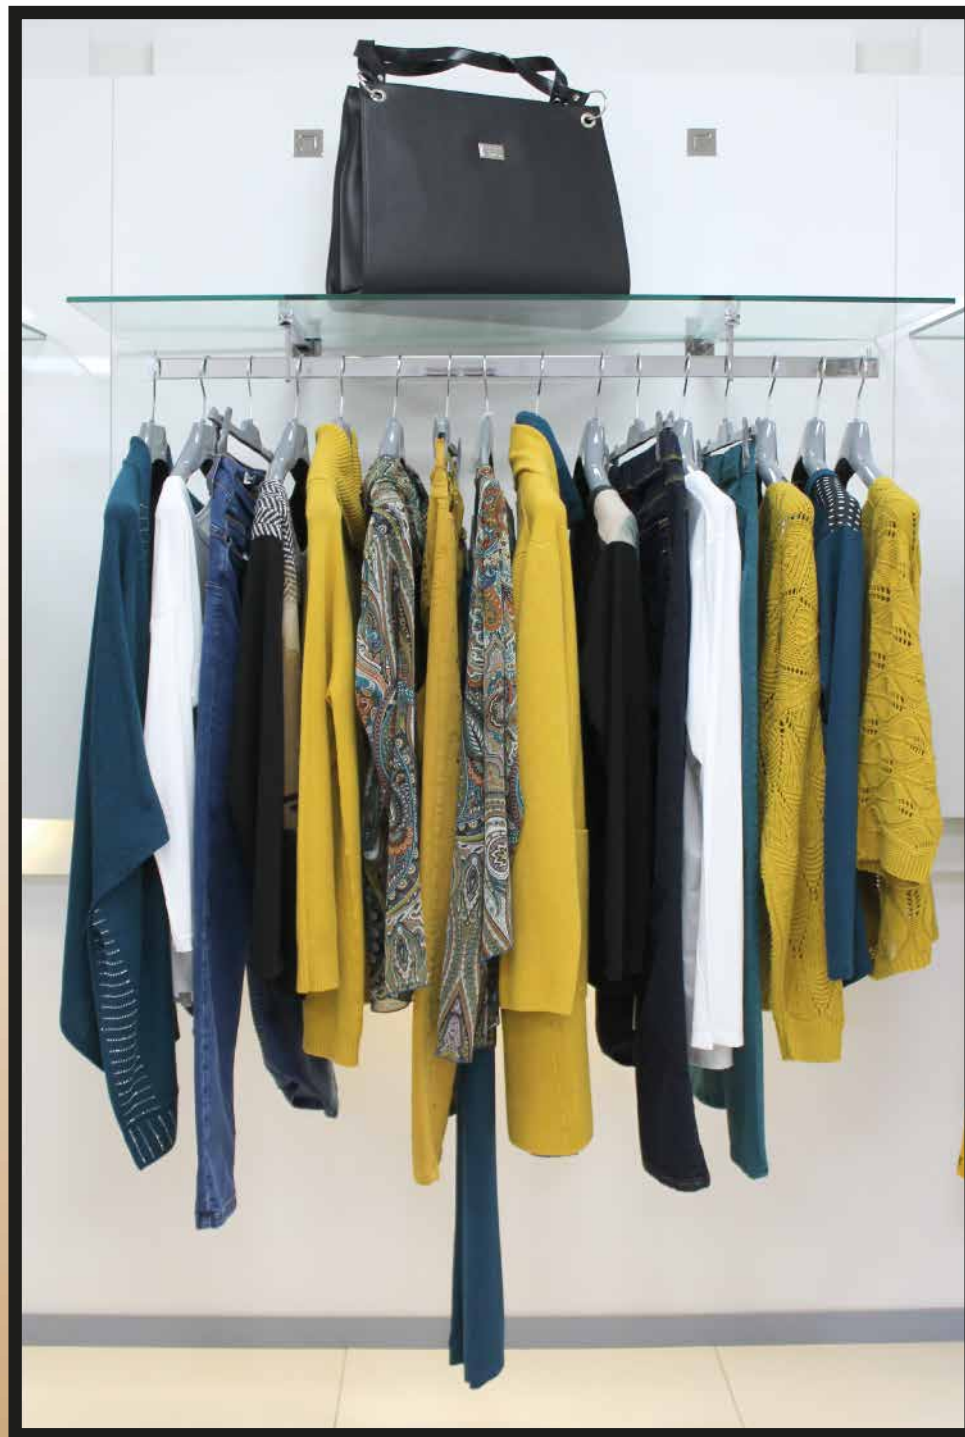

VISUAL DIRECTIVE 13