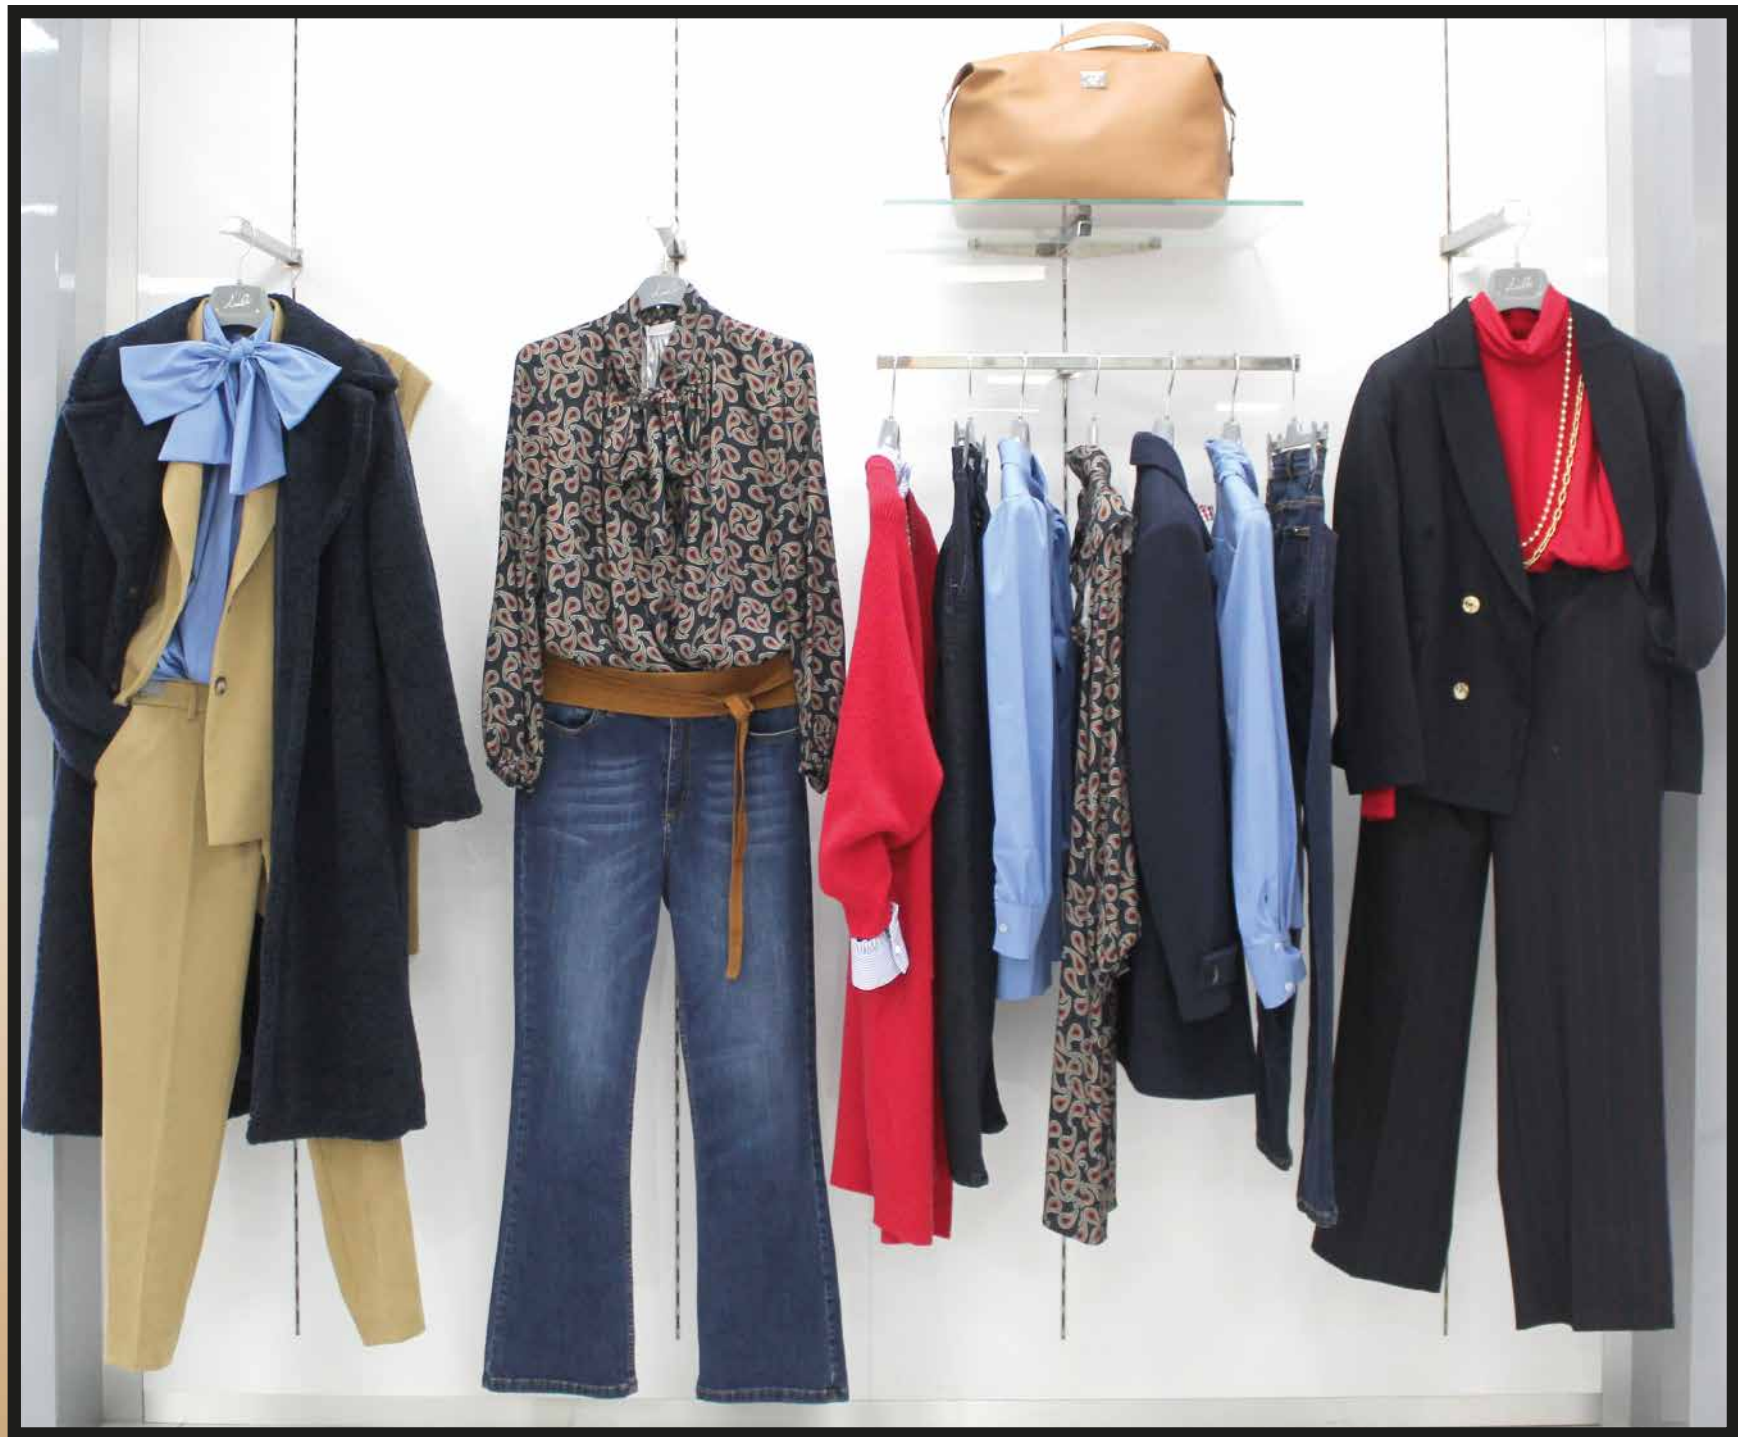

VISUAL DIRECTIVE 22